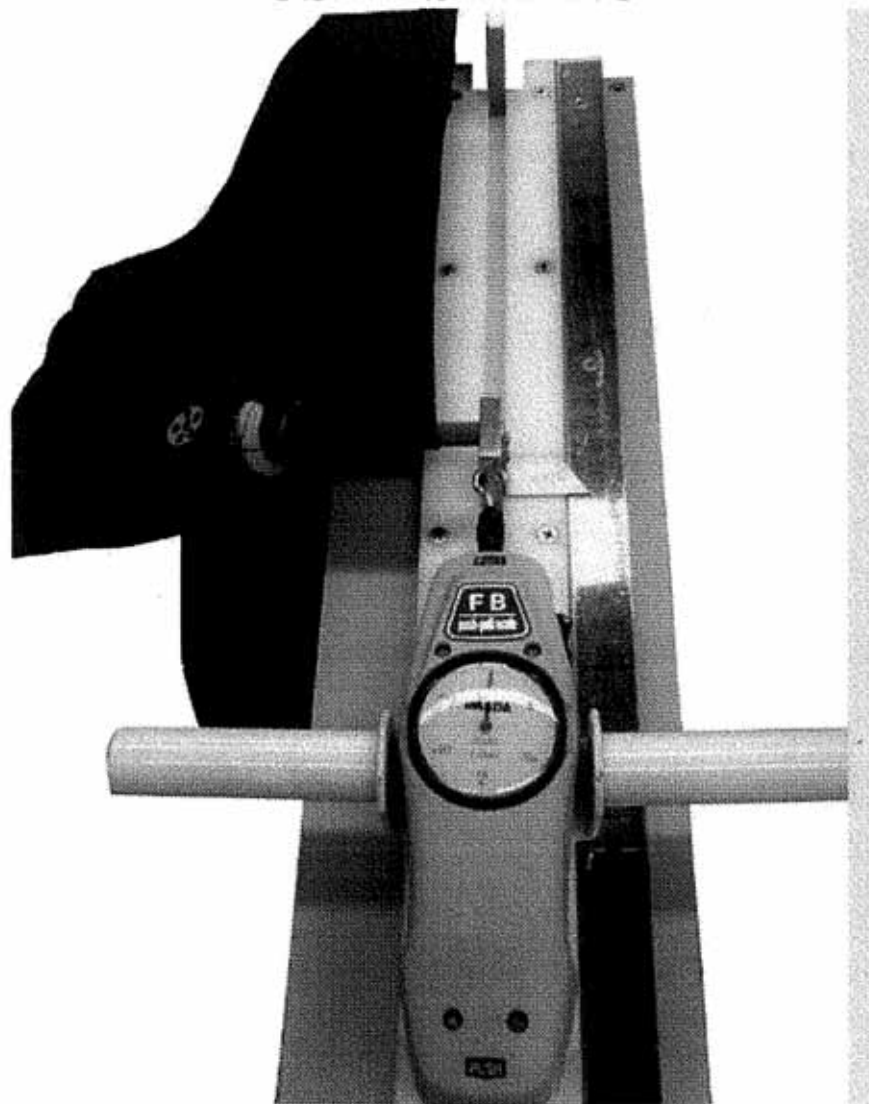

拆箱視頻連結 Unboxing video link:

<https://www.youtube.com/watch?v=qD44W5IYuG8&t=37s>

QMAX

Fabric Stretch Tester

布料抗拉力測試儀

model: **SP23**

使用說明書

USER'S MANUAL

弹力计安装到相应的滑块，锁螺丝。

Install the force gauge to the slider by the screws accordingly.

弹力测试计成功安装到滑块上。

The force gauge is installed into the slider successfully.

安装好测试计，锁上夹具。

Install the gauge into the fixture and lock up.

把勾勾到滑块，调试弹力计位置测试。

Place the hook into the slider first and then adapt to the force gauge.

安装完成

Installation is finished.