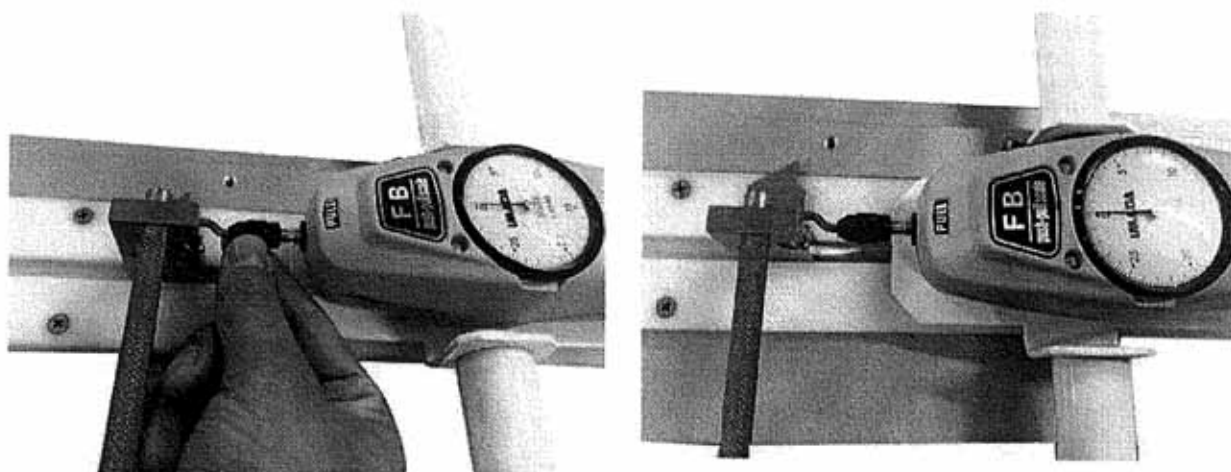

弹力计安装到相应的滑块，锁螺丝。

Install the force gauge to the slider by the screws accordingly.

弹力测试计成功安装到滑块上。

The force gauge is installed into the slider successfully.

安装好测试计，锁上夹具。

Install the gauge into the fixture and lock up.

把勾勾到滑块，调试弹力计位置测试。

Place the hook into the slider first and then adapt to the force gauge.

安装完成

Installation is finished.