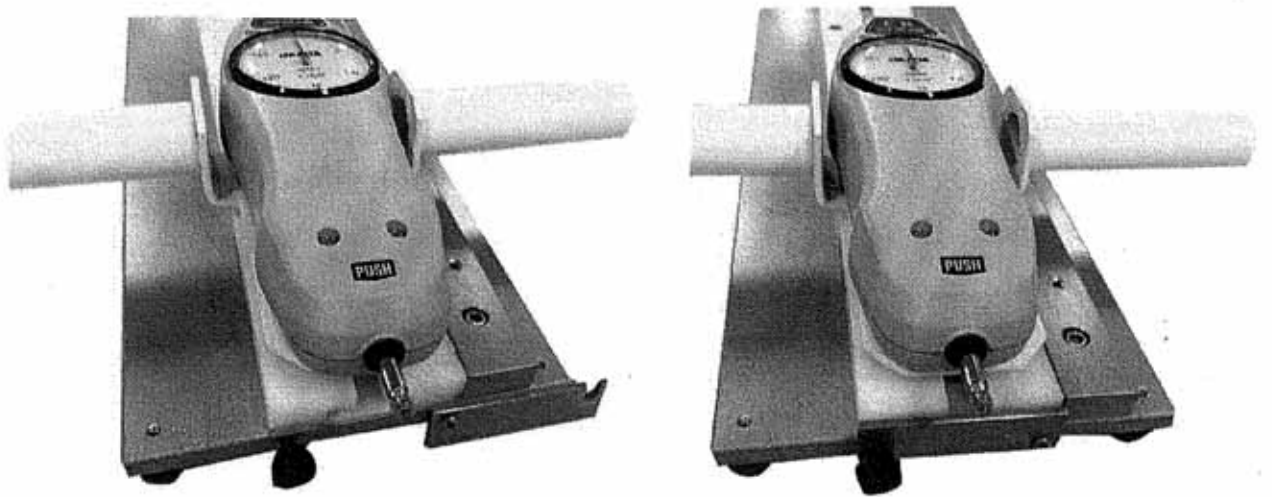

弹力计安装到相应的滑块，锁螺丝。

Install the force gauge to the slider by the screws accordingly.

弹力测试计成功安装到滑块上。

The force gauge is installed into the slider successfully.

安装好测试计，锁上夹具。

Install the gauge into the fixture and lock up.