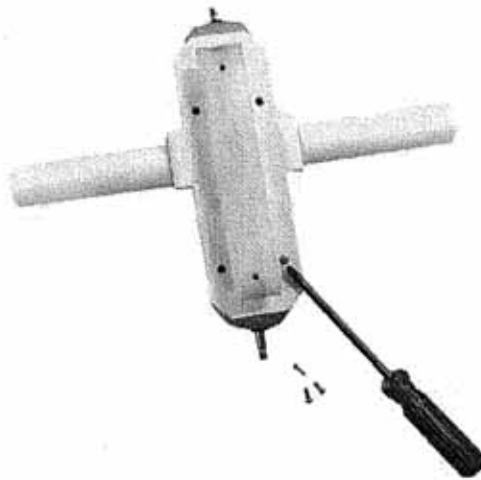

弹力计安装到相应的滑块，锁螺丝。

Install the force gauge to the slider by the screws accordingly.

弹力测试计成功安装到滑块上。

The force gauge is installed into the slider successfully.

安装好测试计，锁上夹具。

Install the gauge into the fixture and lock up.