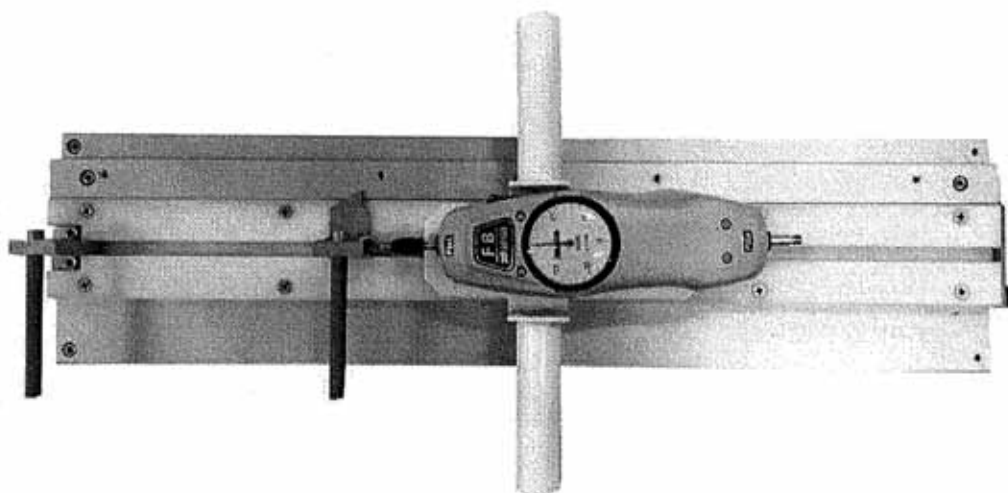

弹力计安装到相应的滑块，锁螺丝。

Install the force gauge to the slider by the screws accordingly.

弹力测试计成功安装到滑块上。

The force gauge is installed into the slider successfully.

安装好测试计，锁上夹具。

Install the gauge into the fixture and lock up.

把勾勾到滑块，调试弹力计位置测试。

Place the hook into the slider first and then adapt to the force gauge.

安装完成

Installation is finished.