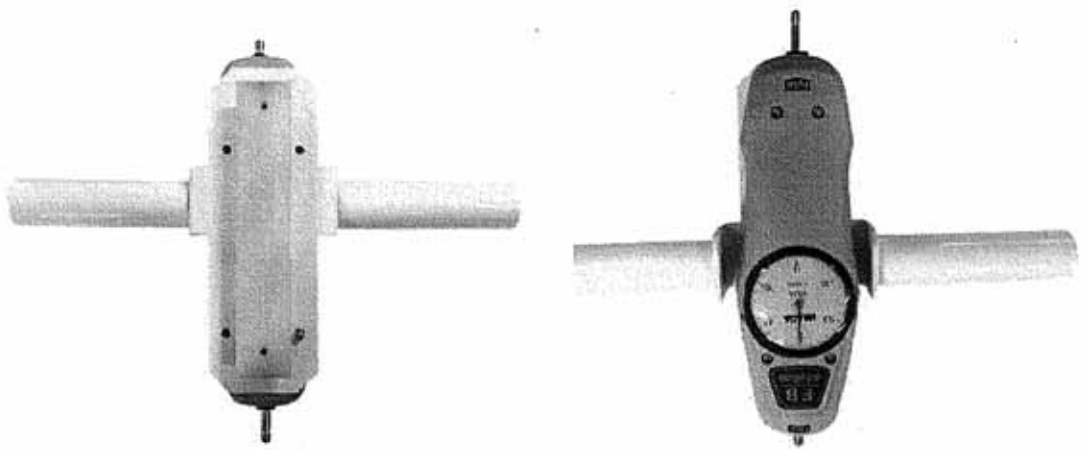

弹力计安装到相应的滑块，锁螺丝。

Install the force gauge to the slider by the screws accordingly.

弹力测试计成功安装到滑块上。

The force gauge is installed into the slider successfully.

安装好测试计，锁上夹具。

Install the gauge into the fixture and lock up.