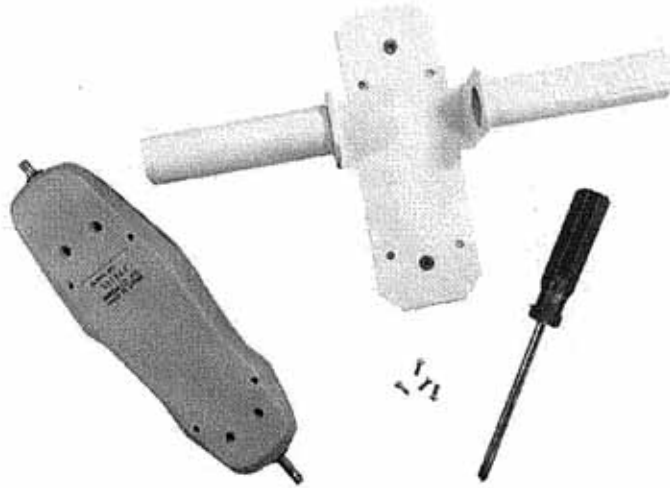

安裝說明

THE INSTALLATION GUIDE